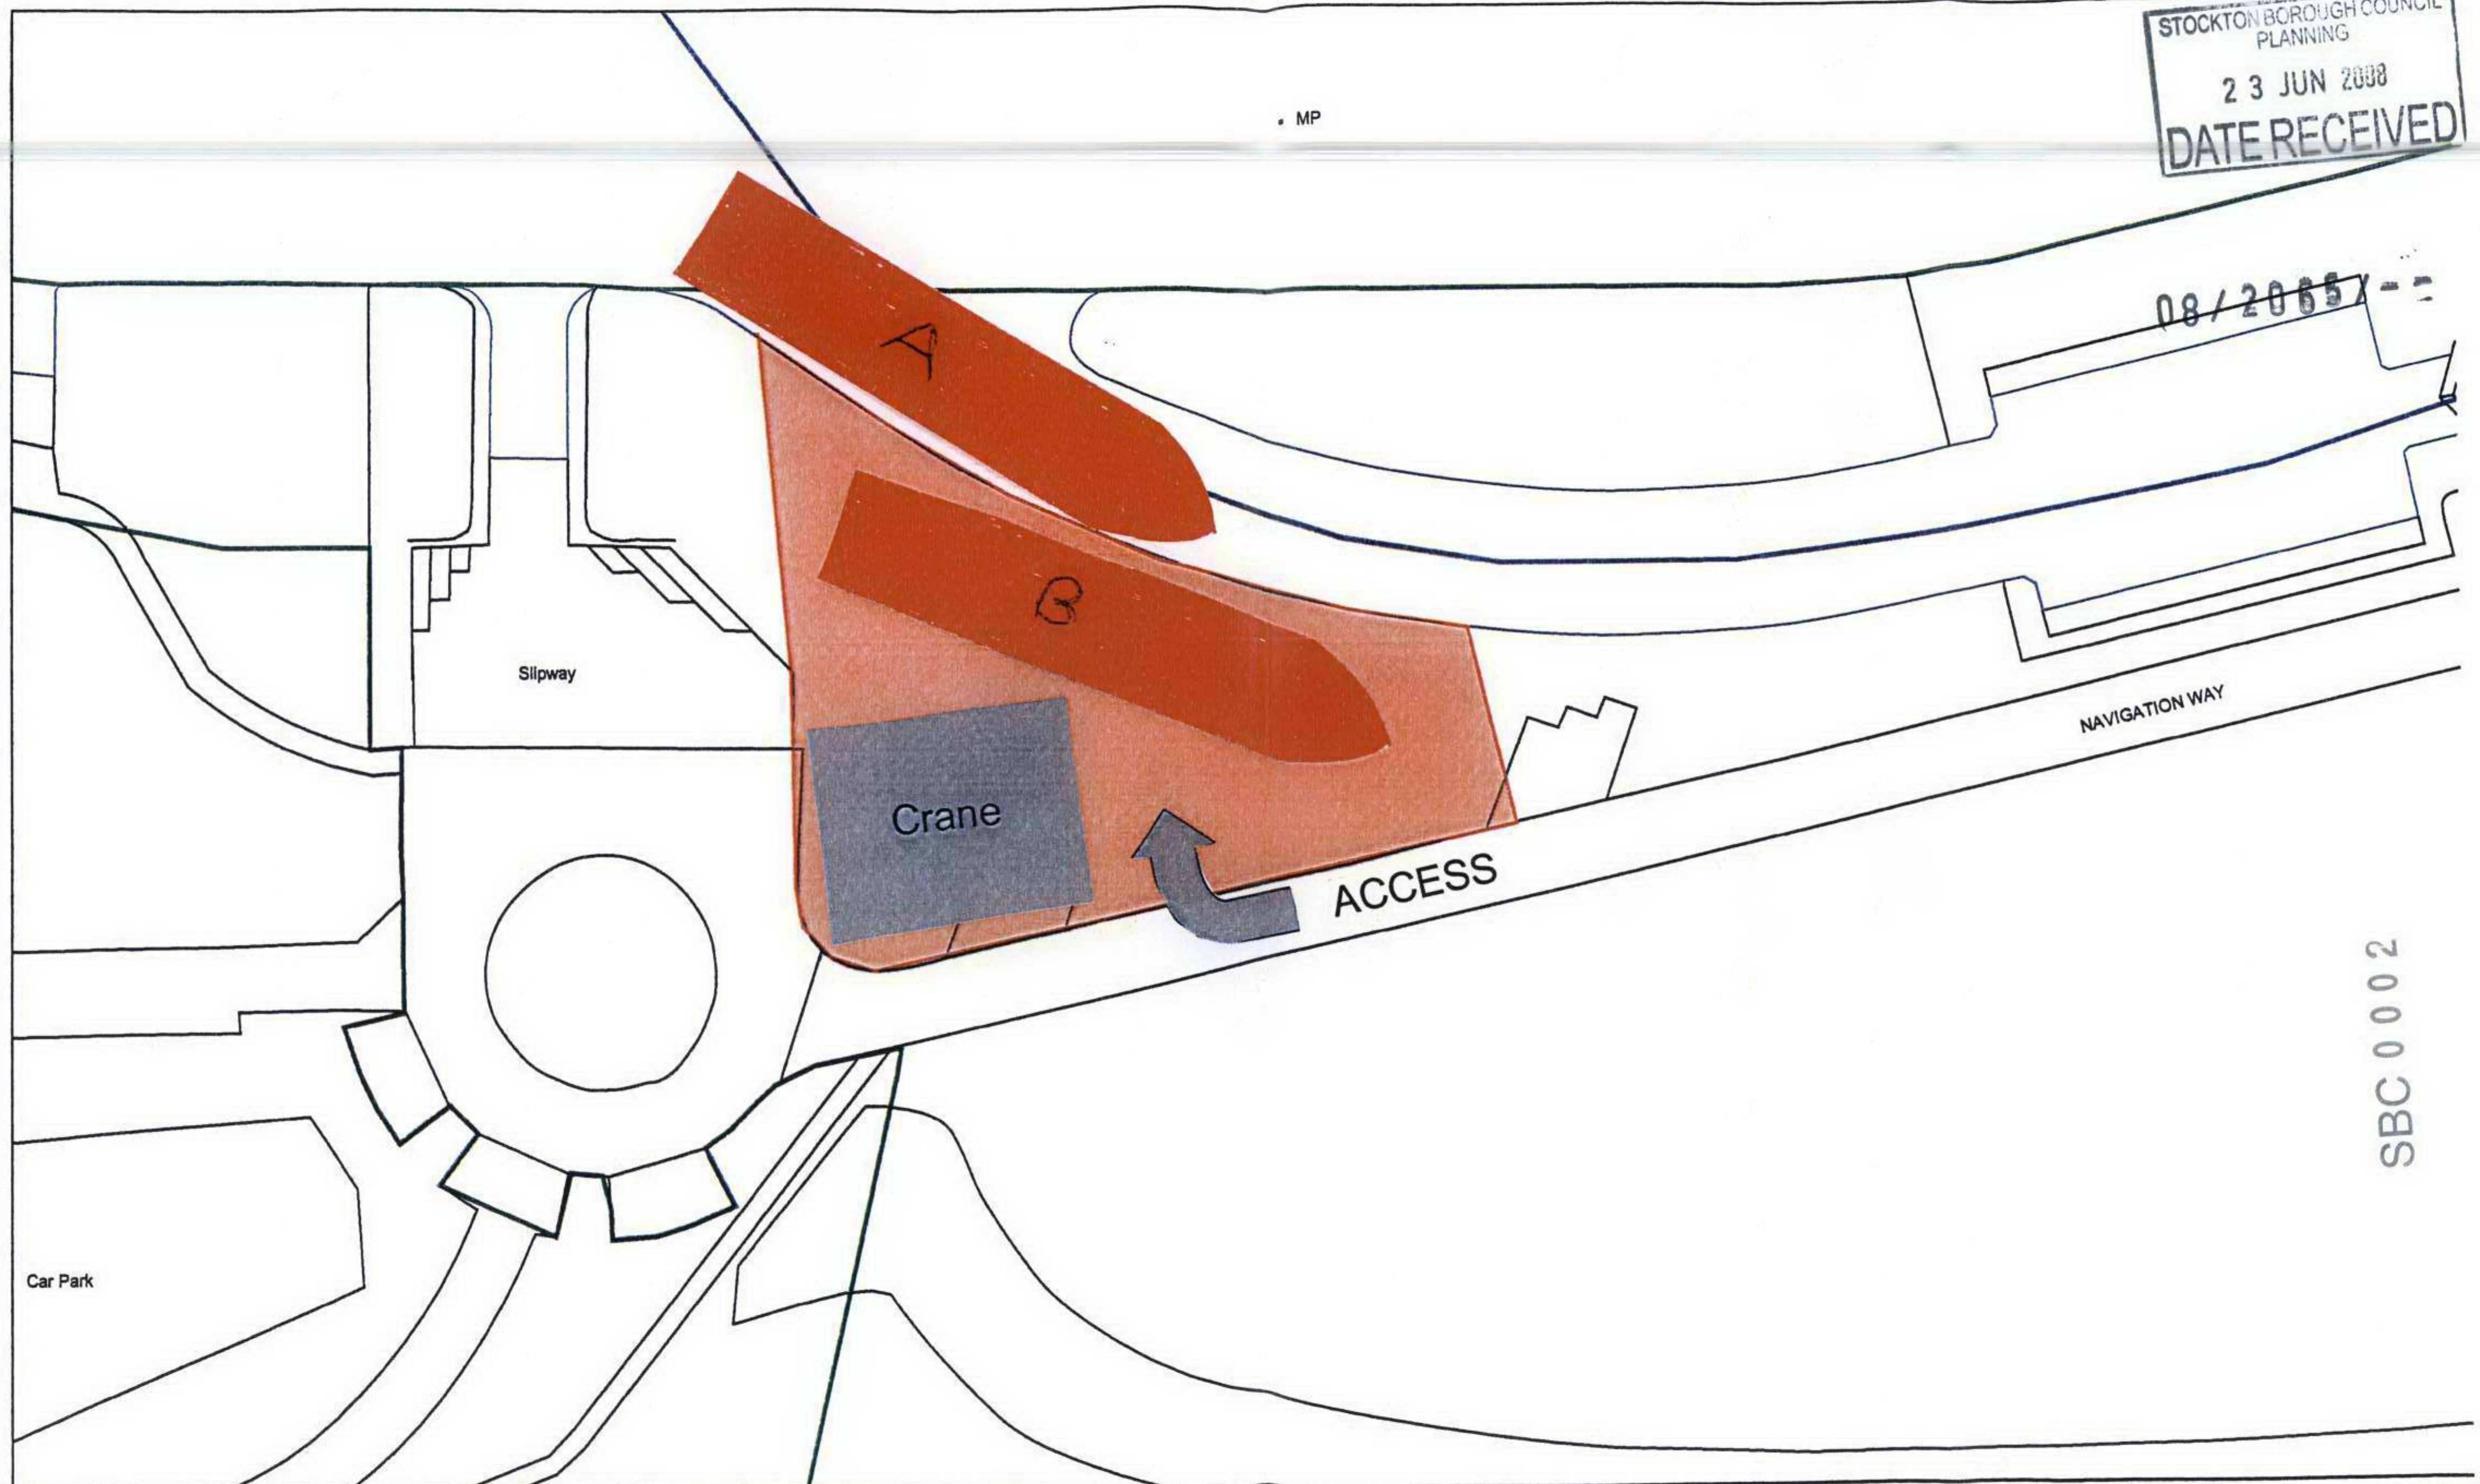

STOCKTON BOROUGH COUNCIL
 PLANNING
 23 JUN 2008
 DATE RECEIVED

08/2005X

NAVIGATION WAY

ACCESS

Crane

Slipway

Car Park

SBC 0002

title		scale	1:500	 British Waterways
		date	23/05/2008	